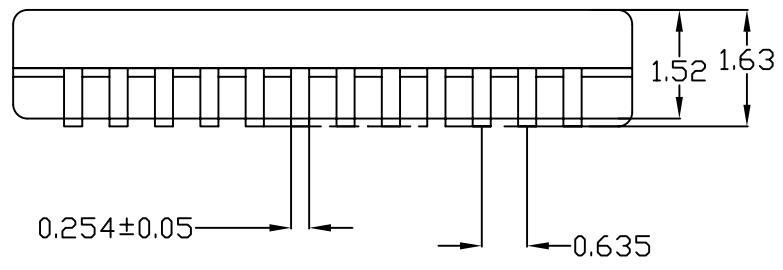

Package Outline

SSOP24

Package Type:ssop24-150-0.64
weight:0.11g

Unit: mm