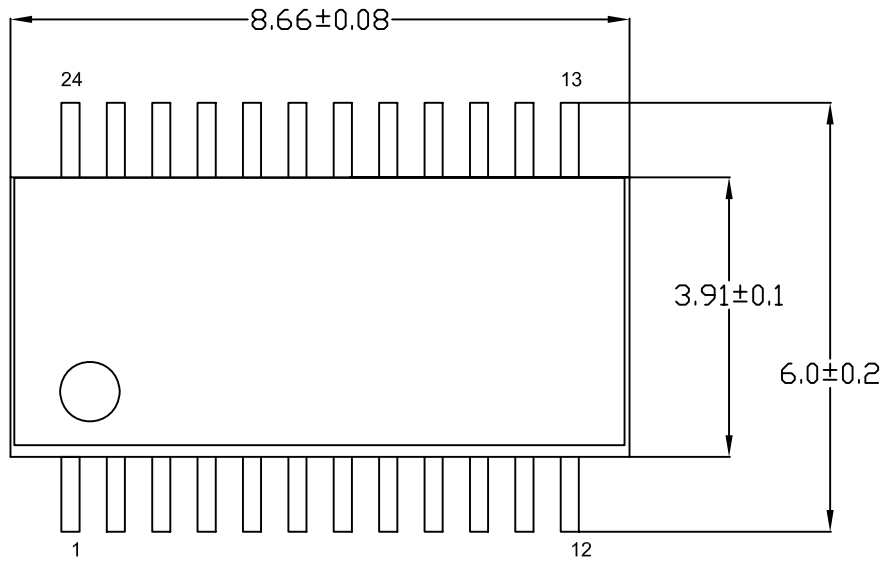

Package Outline

SSOP24

Package Type:ssop24-150-0.64
weight:0.11g

Unit: mm