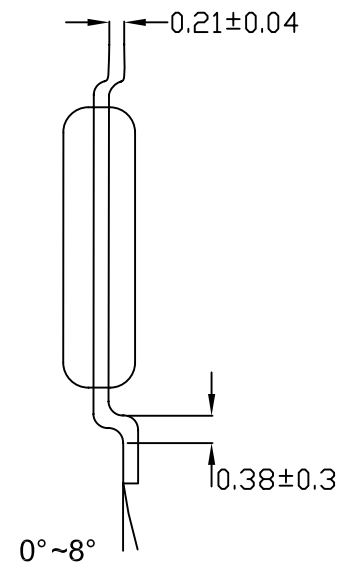

Package Outline

SSOP24

Package Type:ssop24-150-0.64
weight:0.11g

Unit: mm