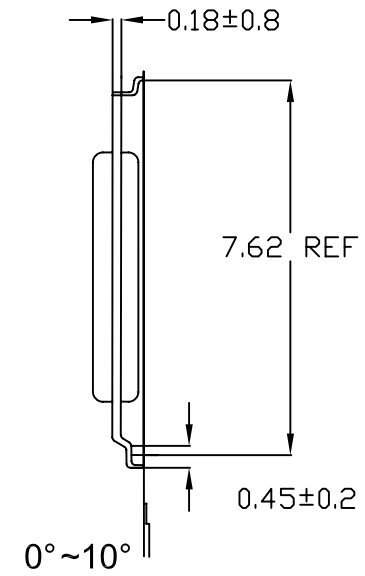

Package Outline

SOP24

Package Type:sop24-236-1.0
 weight:0.28g

Unit: mm