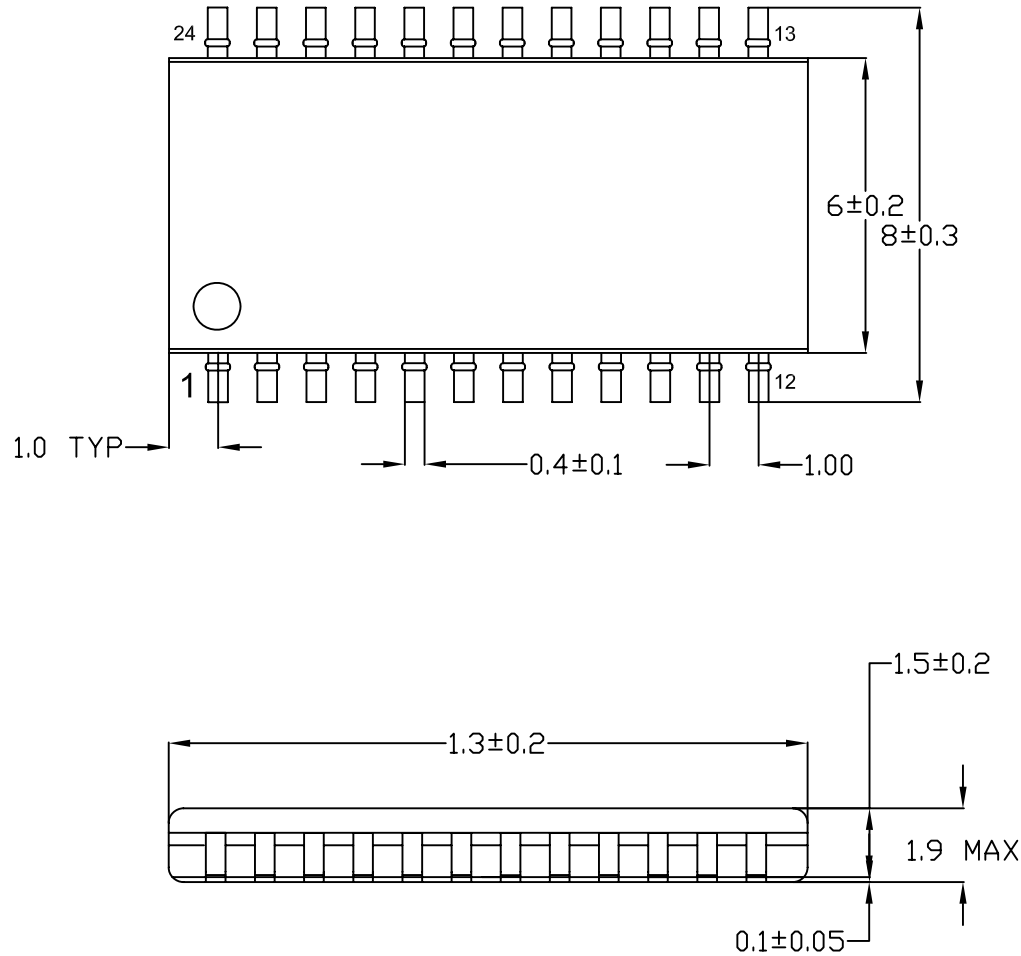

Package Outline

SOP24

Package Type:sop24-236-1.0
 weight:0.28g

Unit: mm